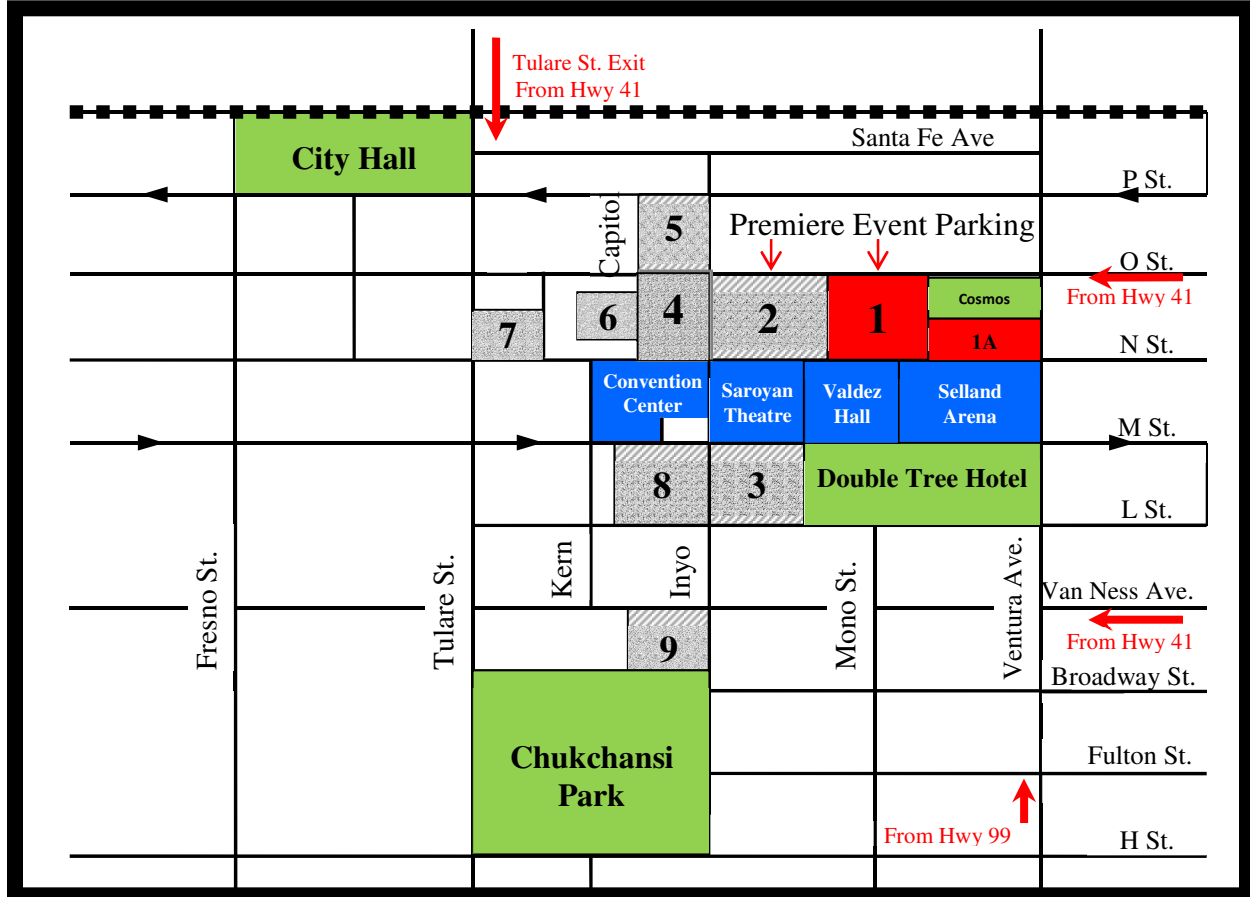

FRESNO

Convention & Entertainment Center

To avoid delays on "O" Street please use alternate exits on Tulare Street or Van Ness Avenue from Highway 41

*Parking fees may vary per parking lot.

Parking	Entrance	Capacity	Parking Management	Phone
1- Premiere Event Parking FCEC Parking Lot	"O" Street	220	Fresno Convention & Entertainment Center	559.445.8100
2- Premiere Event Parking City of Fresno Garage	"O" Street & Inyo Street	1500	SP+ Parking	559.264.2425
3- Double Tree Hotel Garage	"L" Street	300	Double Tree Hotel	559.268.1000
4, 5 & 6- Civic Center Square Lots	Inyo Street	300	Civic Center	559.485.4700
7- Pavilion Parking Lot	"N" Street	470	ABM	559.264.5648
8- Tower Garage	"L" Street	100	SP+ Parking	559.264.2425
9- Spiral Garage	Inyo Street	591	SP+ Parking	559.264.2425
			Parking Operator	559.252.6464
			Parking Meters	559.621.7275

Highway Exits:
Southbound Highway 41: Tulare Street; "O" Street; Van Ness Ave
Northbound Highway 41: Van Ness Ave
Southbound or Northbound Highway 99: Ventura Ave